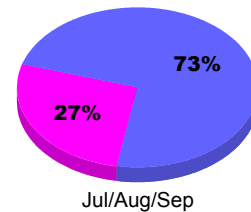

Gender Comparison 2012-2013

Legend: Male (Blue), Female (Magenta)