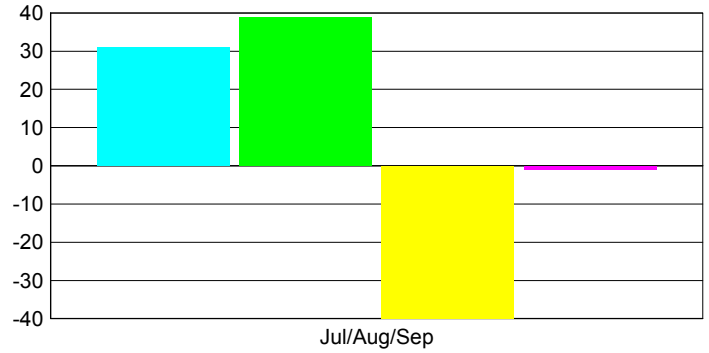

### YTD Status Quo Clubs 2012-2013

Status Quo Clubs Compared to Status Quo Members

Legend: Status Quo Clubs (Cyan), Total Status Quo Members (Green)

## MEMBERSHIP

**Membership Results**  
2012-2013

**Membership**  
2011-2012

Month	Net Memb Goal	Actual New Memb	Actual Dropped Memb	Gain/Loss of Memb	Gain/Loss of Memb
Jul/Aug/Sep	31	39	-40	-1	8
<b>Totals</b>	<b>31</b>	<b>39</b>	<b>-40</b>	<b>-1</b>	<b>8</b>

### Membership Results 2012-2013

Goal, New, Dropped, Gain/Loss

Legend: Goal (Cyan), Actual (Green), Dropped (Yellow), Gain Loss (Magenta)

### Comparison of Membership Gain/Loss

Current Year Compared to the Previous Year

Legend: Current Year (Cyan), Previous Year (Green)